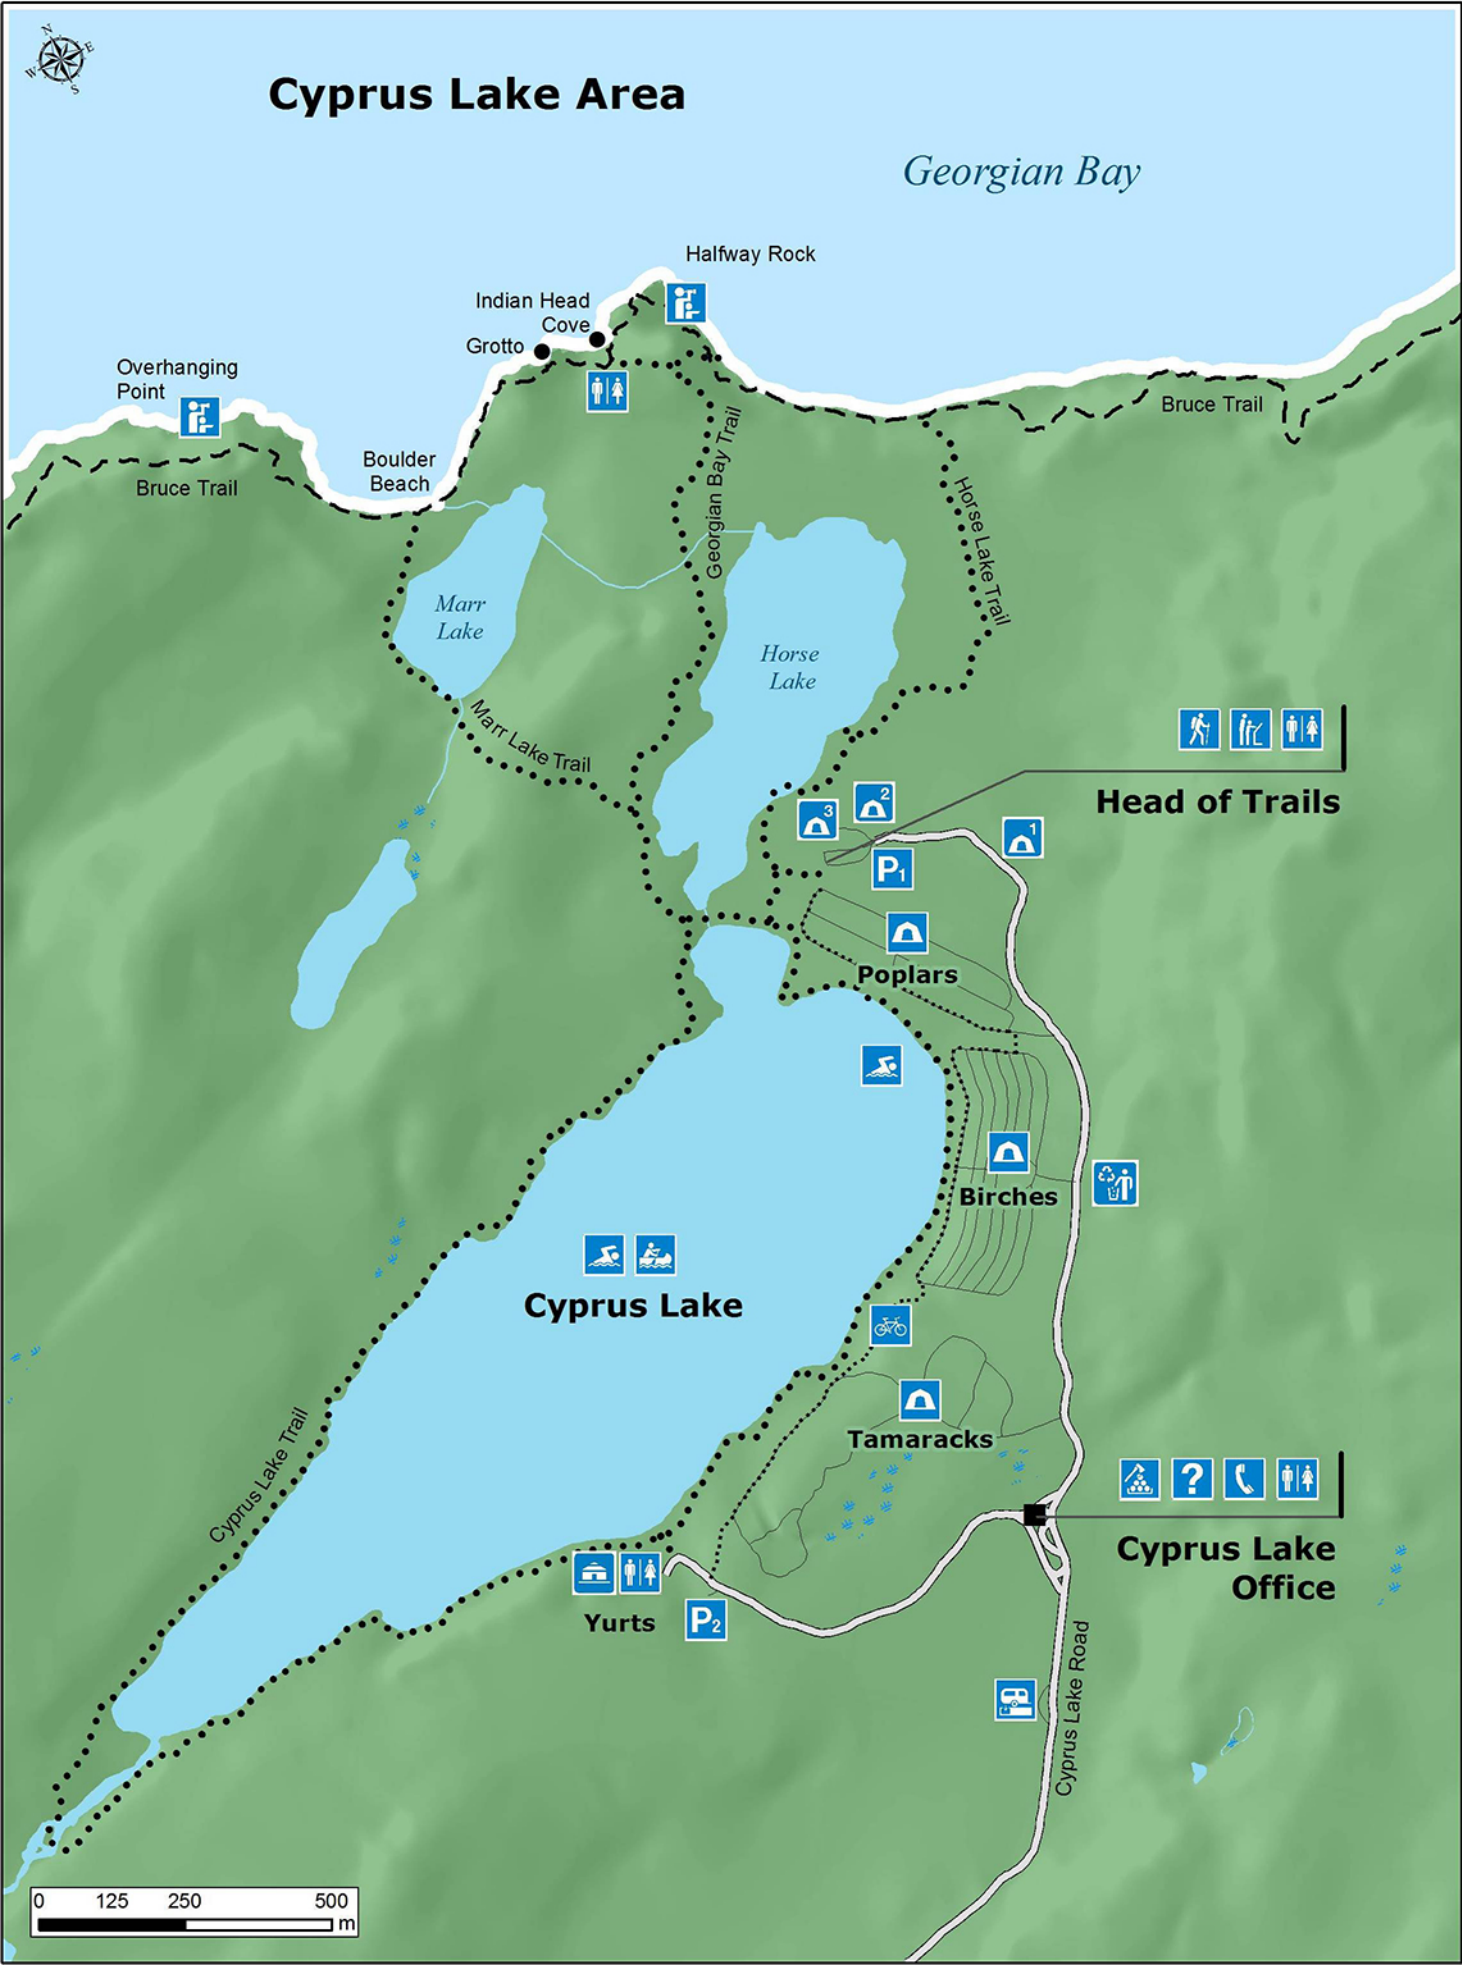

# Cyprus Lake Area

*Georgian Bay*

Halfway Rock

Indian Head Cove  
Grotto

Overhanging Point

Boulder Beach

Bruce Trail

Bruce Trail

Marr Lake

Horse Lake

Marr Lake Trail

Georgian Bay Trail

Horse Lake Trail

**Head of Trails**

Poplars

Birches

**Cyprus Lake**

Tamaracks

**Cyprus Lake Office**

Yurts

P<sub>2</sub>

Cyprus Lake Road